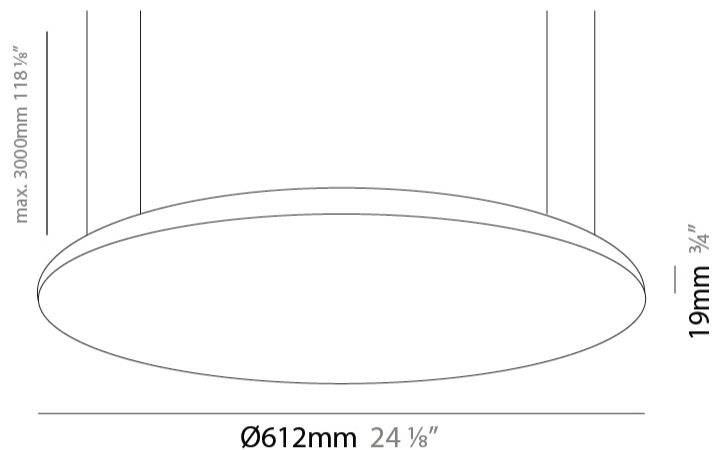

INFINITE ROUND SUSPENSION

A51058- -

base number   Color   Finish
Temperature   Options

1. To build a product code in our configurator select the specify button on the base model # product page
2. To build a manual product code on this datasheet choose from the options listed below in blue font and add the suffix to the base model #

GENERAL

Series: Infinite Round
Partner: Ivela
Division: Architectural
Installation: Suspension
Product Type: Panels
Mounting Location: Ceiling
Light Distribution: Direct

PHYSICAL

Shape: Round
Diameter (mm): 612
Diameter (in): 24 1/8
Height (mm): 19
Height (in): 3/4
Max. Overall Height (mm): 2500
Max. Overall Height (in): 98 7/16
Diffuser: Opal Polycarbonate
Fixture Finish: WHI / BLK / GLD
Fixture Material: Aluminum

ELECTRICAL

Lamp Type: LED
Input Wattage (W): 38
Dimming: Tri-Mode (Non-Dimming and Phase Dimming (120Vac only) and 0-10V Dimming)
Driver Included: No
Driver Location: Remote
Driver Type: Constant Voltage - Universal
Driver Class: Class 2
Housing: ENCP 5 (ERP) ENCP 13 (SC Power)
Input Voltage (V): 120 - 277
Output Voltage (V): 24

LED

Color Temperature (°K): 2700 / 3000 / 3500 / 4000
Max. Delivered Lumen (lm): 2160 / 2250 / 2317 / 2385
Nominal Lumen (lm): 4320 / 4500 / 4634 / 4770
CRI: >93 CRI
Lamp Life (hrs): 50000

OPTICAL

RATINGS AND CERTIFICATIONS

Certified By: Certified for North American Standards
IP rating: IP20