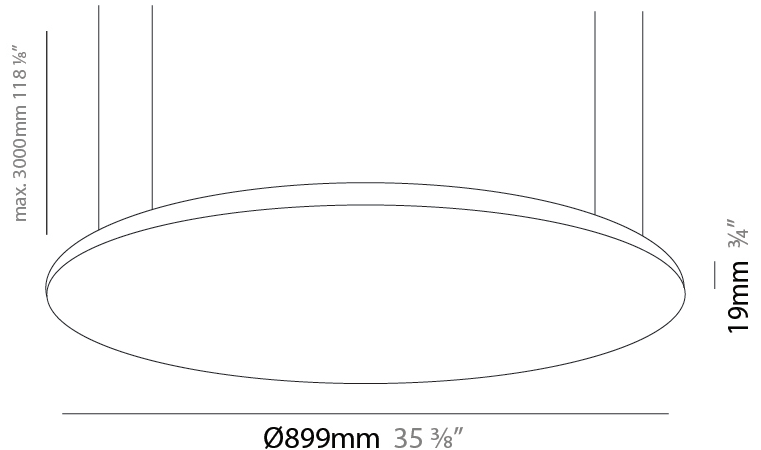

INFINITE ROUND SUSPENSION

A51059- -

base number
Color   Temperature   Finish   Options

1. To build a product code in our configurator select the specify button on the base model # product page
2. To build a manual product code on this datasheet choose from the options listed below in blue font and add the suffix to the base model #

GENERAL

Series: Infinite Round
Partner: Ivela
Division: Architectural
Installation: Suspension
Product Type: Panels
Mounting Location: Ceiling
Light Distribution: Direct

PHYSICAL

Shape: Round
Diameter (mm): 899
Diameter (in): 35 ³/₈
Height (mm): 19
Height (in): 3/4
Max. Overall Height (mm): 2500
Max. Overall Height (in): 98 ⁷/₁₆
Diffuser: Opal Polycarbonate
Fixture Finish: WHI / BLK / GLD
Fixture Material: Aluminum

ELECTRICAL

Lamp Type: LED
Input Wattage (W): 56
Dimming: Tri-Mode (Non-Dimming and Phase Dimming (120Vac only) and 0-10V Dimming)
Driver Included: No
Driver Location: Remote
Driver Type: Constant Voltage - Universal
Driver Class: Class 2
Housing: ENCP 5 (ERP) ENCP 8 (SC Power)
Input Voltage (V): 120 - 277
Output Voltage (V): 24

LED

Color Temperature (°K): 2700 / 3000 / 3500 / 4000
Max. Delivered Lumen (lm): 3360 / 3500 / 3604 / 3710
Nominal Lumen (lm): 6720 / 7000 / 7208 / 7420
CRI: >93 CRI
Lamp Life (hrs): 50000

OPTICAL

RATINGS AND CERTIFICATIONS

Certified By: Certified for North American Standards
IP rating: IP20