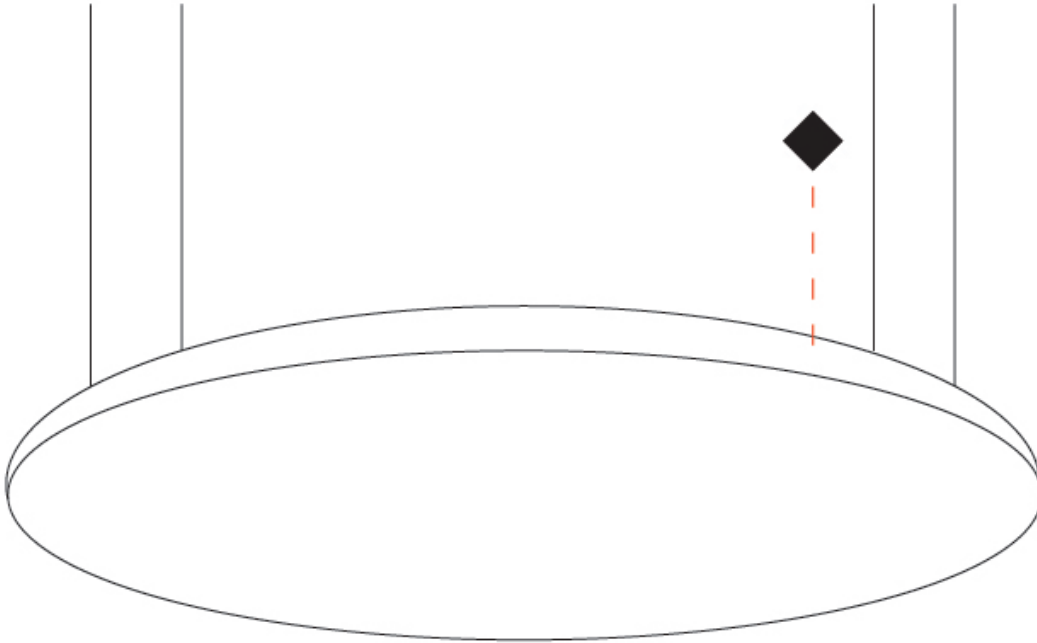

INFINITE ROUND SUSPENSION

A51058-

PROJECT	_____
TYPE	_____
SPECIFIER	_____
QUANTITY	_____
DATE	_____